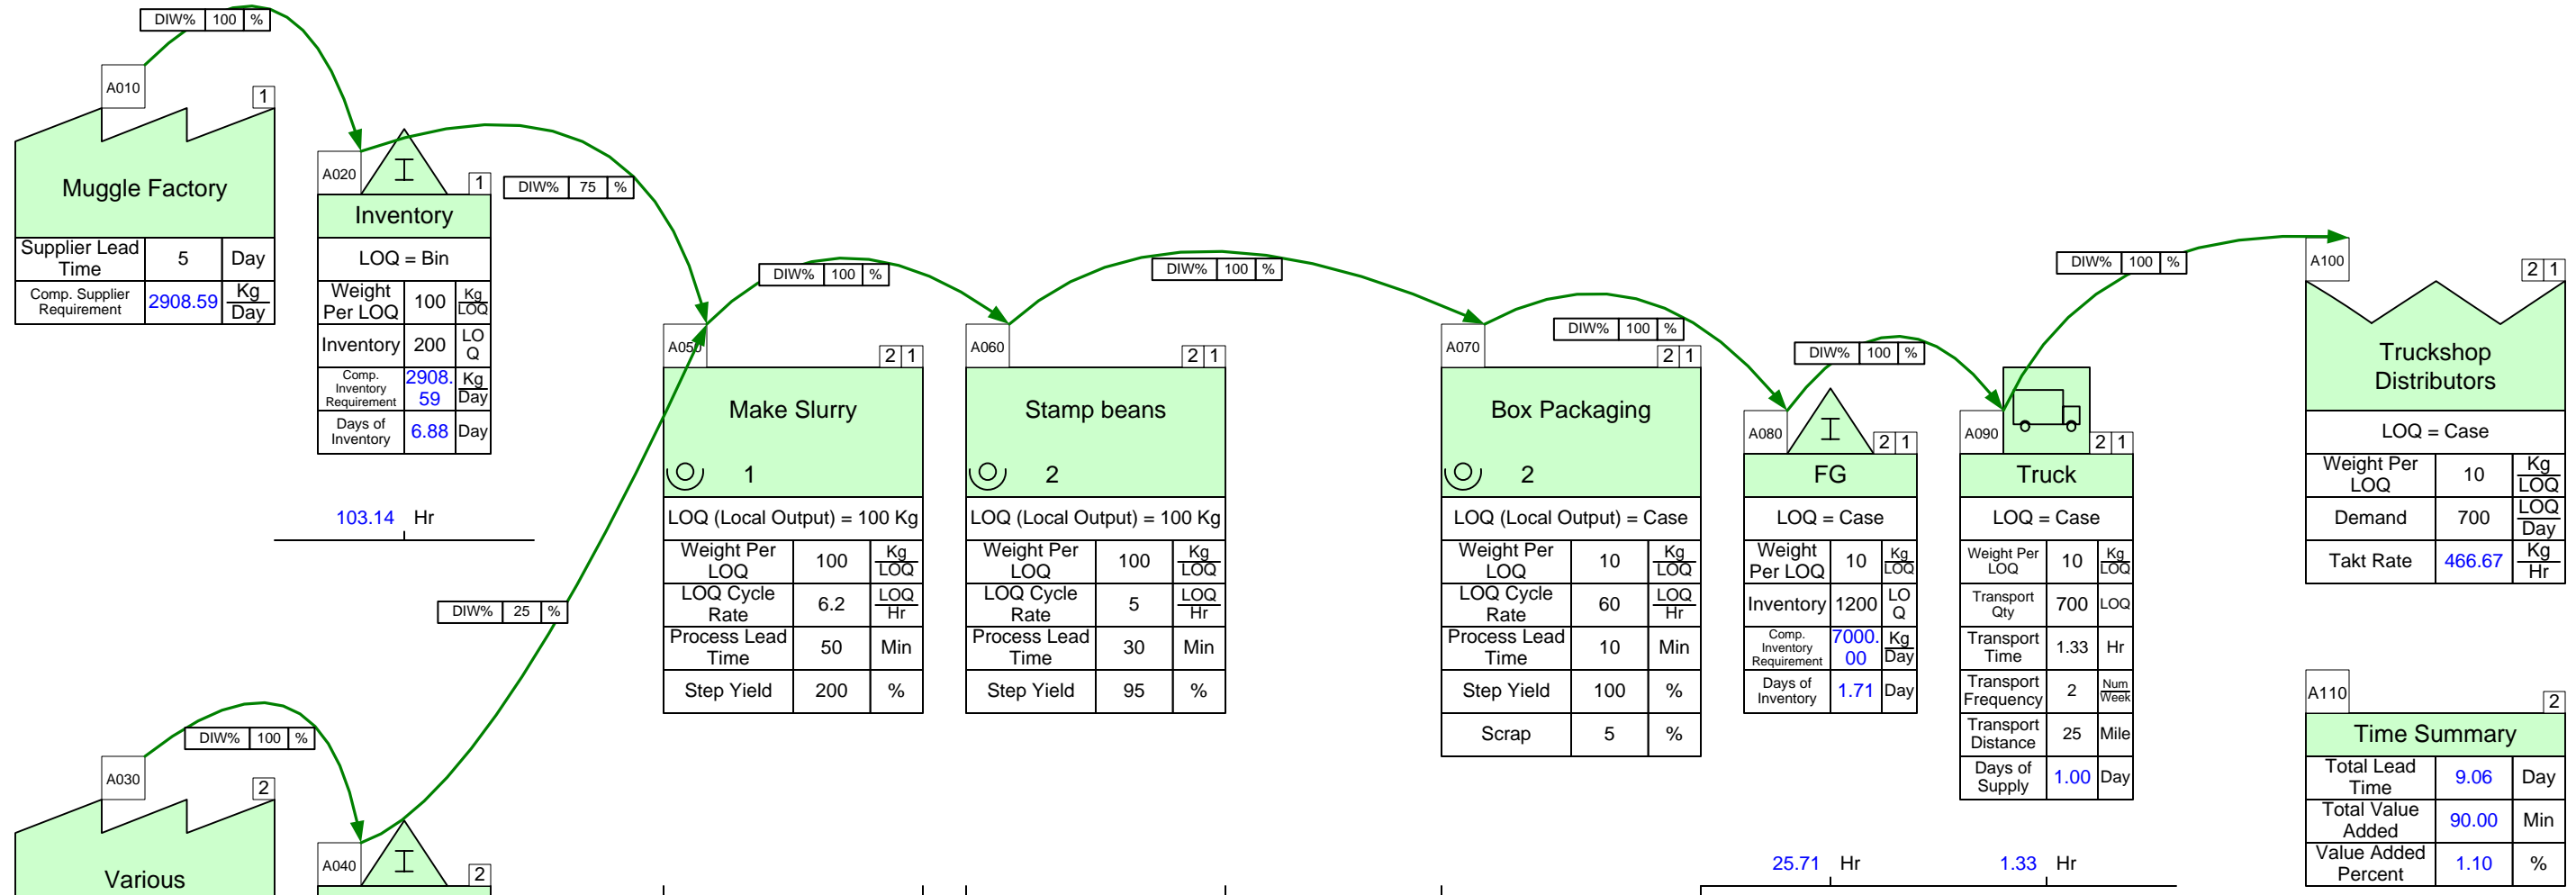

Quick Processing Example Map

Day	Week
15	5
Hr	Day